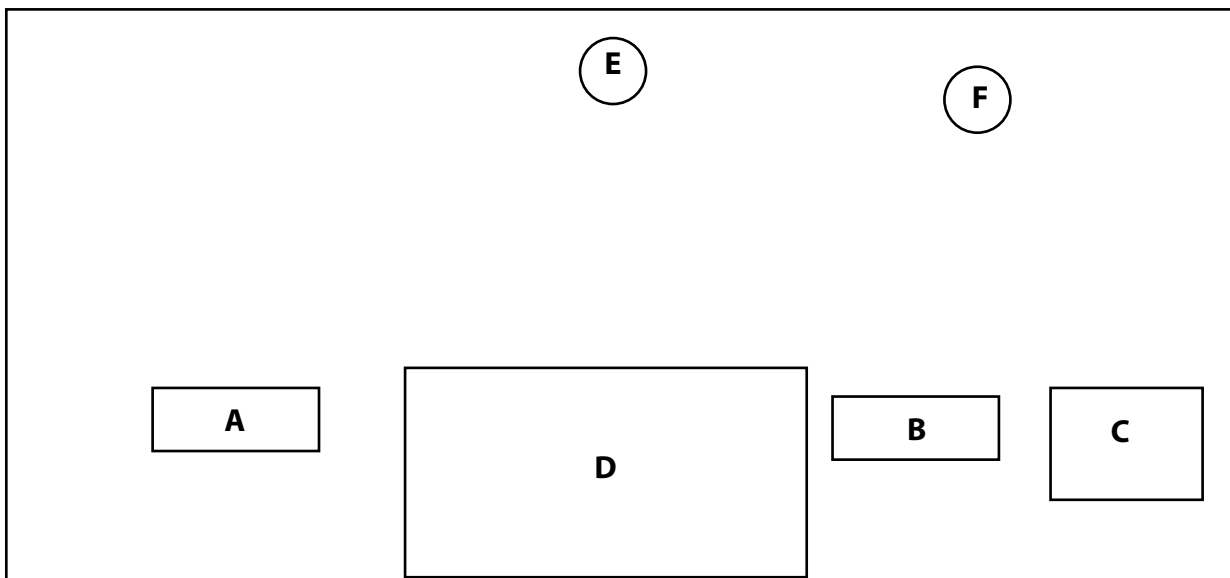

### TWISTED ROOTS Stage Plot:

A: Adam Powers - Guitar / Marshall Amp + (1) 4 x12" Cab

B: Pete Giordano - Guitar / Marshall Amp + (1) 4 x12" Cab

C: Mark Lennon - Bass / Mesa Boogie (1) 15" Cab + (1) 4 x 10" Cab